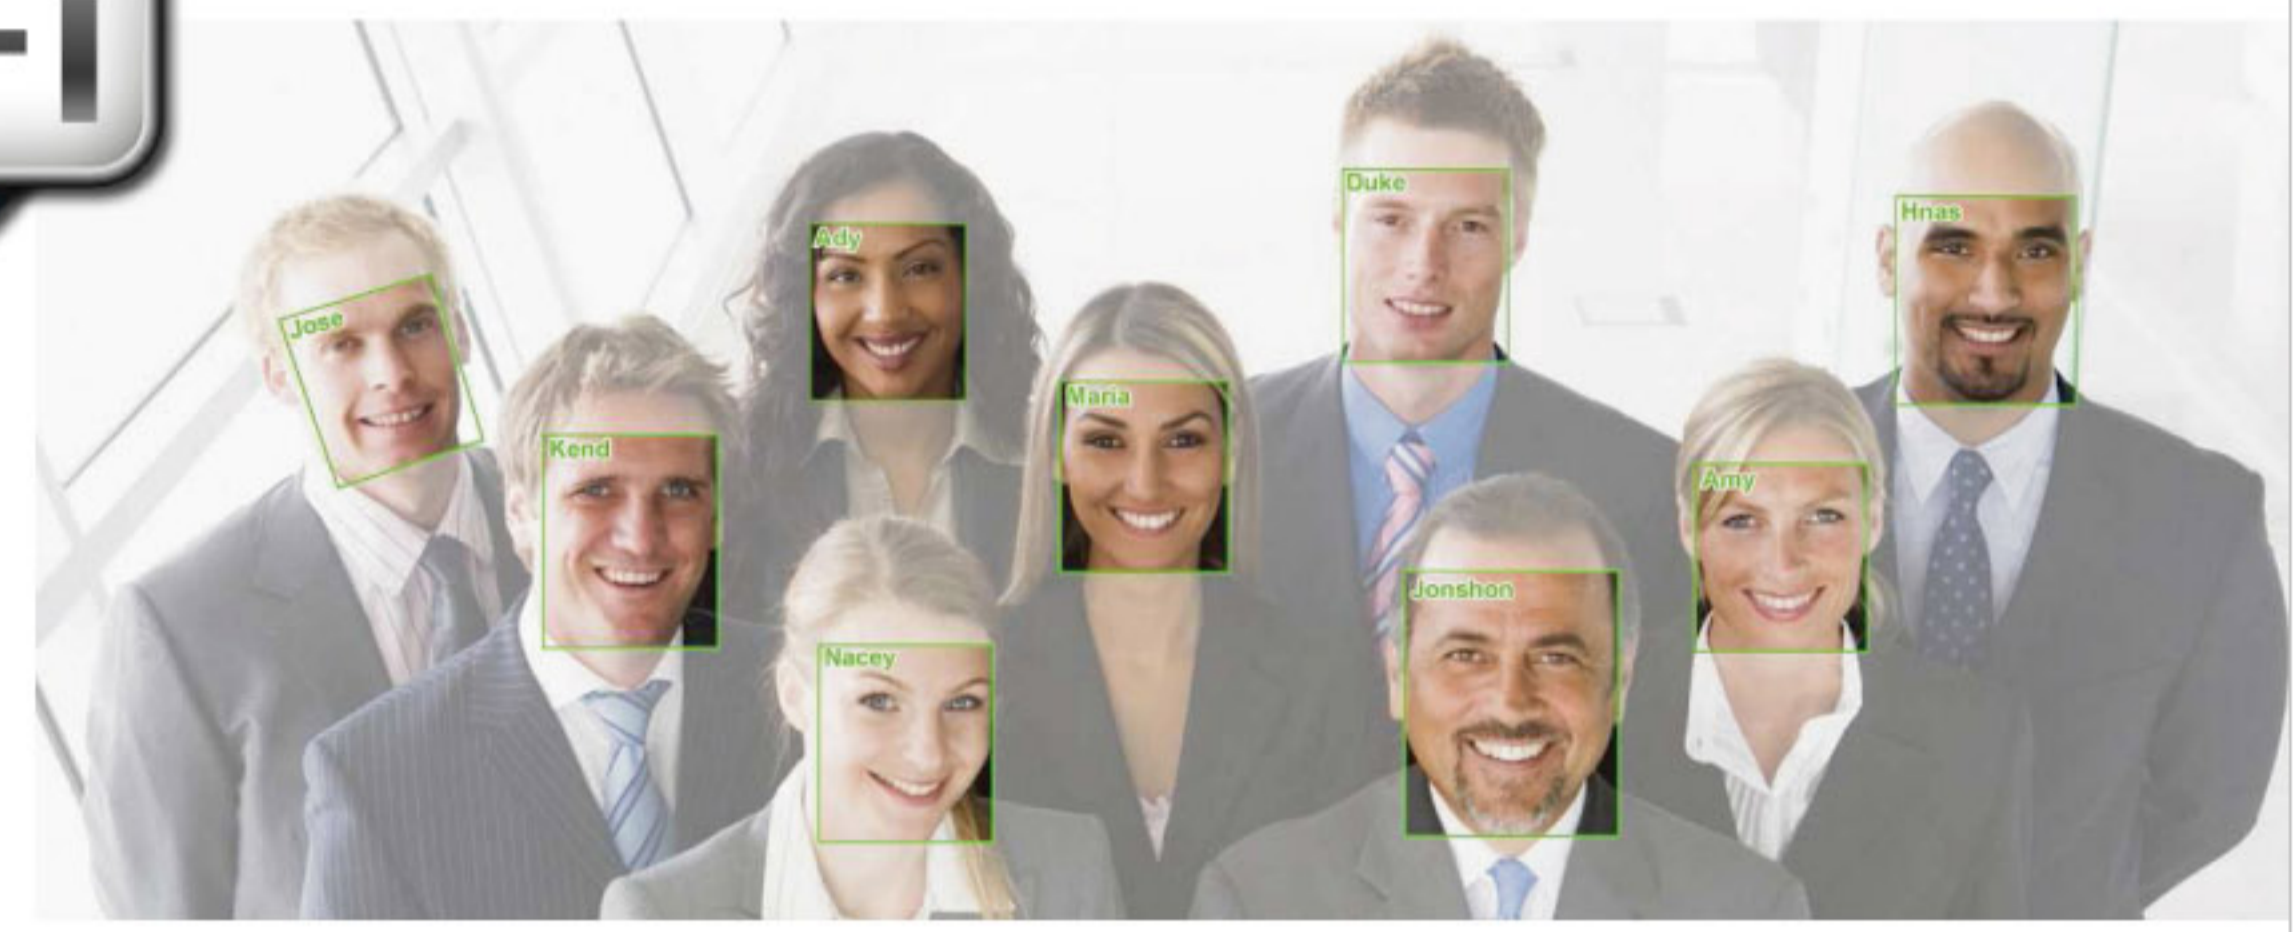

SONIC SECURITY SOLUTION

ผู้นำด้านระบบรักษาความปลอดภัย

SECURITY TECHNOLOGY SOLUTION

- SECURITY TECHNOLOGY
- BIOMETRIC TECHNOLOGY
- RFID TECHNOLOGY
- CCTV TECHNOLOGY

เครื่องสแกนหน้าบันทึกการทำงานพร้อมระบบ Wi-Fi เชื่อมต่อง่ายยิ่งขึ้น

More Capacity and Wireless Connection

S 504W

FACE SCAN

- รองรับระบบ Wi-Fi
- หน้าจอ 3-inch TFT touch screen
- รองรับ 400 ใบหน้า
- รองรับการ์ดได้ 10,000 ใบ
- จดจำข้อมูลสูงสุด 100,000 ข้อมูล

S 504W is a face identification T&A terminal with face, PIN and RFID recognition modes. With the latest face identification algorithm and streamlined technology, it can hold 400 face templates without dividing into groups and complete verification in less than 1 second. Communicating via Wi-Fi, Ethernet, and USB (host and client), it can ensure a smooth connection and data transfer. All the settings can be easily done on 3-inch TFT touch screen. It has been elaborately designed and finely processed to match your slap-up office perfectly.

SECURITY TECHNOLOGY SOLUTION

Connection Diagram:

Features:

- Elegant ergonomic design.
- Wi-Fi, Ethernet, and USB (host and client) communication.
- 3-inch TFT touch screen, T9 Input, 9 Digit User ID.
- Infra-red optical system enables user-identification in poorly lit environment.
- Optional Mifare card module.
- Professional face identification algorithm.

Specifications:

Display	3-inch Touch Screen
Face Capacity	400(1:N)
ID Card Capacity	10,000
Logs Capacity	100,000
Communication	Wi-Fi, Ethernet , USB (host and client)
Standard Functions	ID cardAutomatic Status Switch, Self-Service Query, Work Code, T9 Input, 9 Digit User ID, DLST Scheduled-bell and Short Message.
Optional Function	Mifare Card.
Power Supply	12V/1.5A
Verification Speed	Less than 1second
Operating Temperature	0-45
Operating Humidity	20%-80%
Dimensions	104.70(L)*160.00(H)*36.00(W) mm