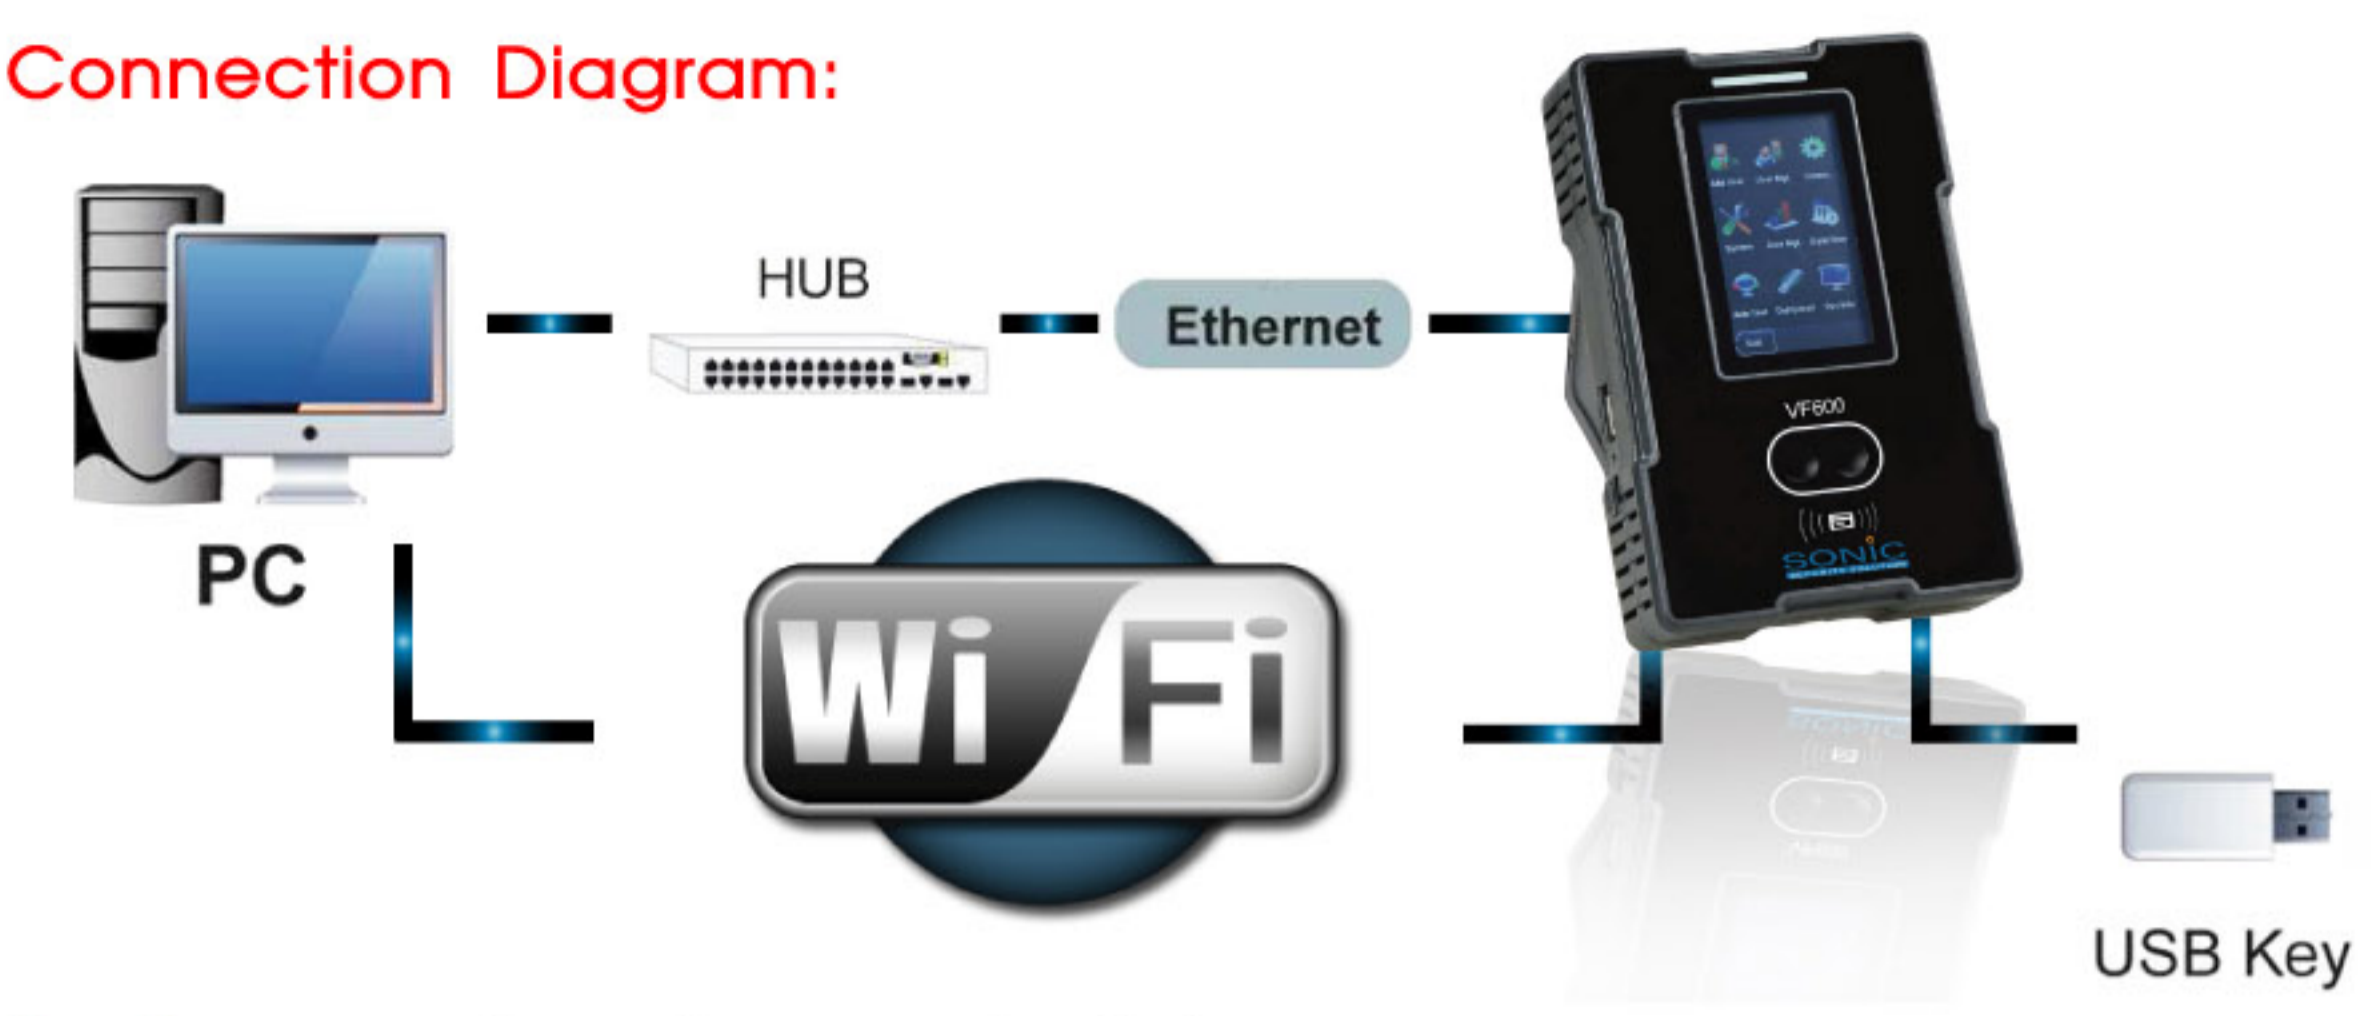

SONIC SECURITY SOLUTION

ผู้นำด้านระบบรักษาความปลอดภัย

SECURITY TECHNOLOGY SOLUTION

- SECURITY TECHNOLOGY
- BIOMETRIC TECHNOLOGY
- RFID TECHNOLOGY
- CCTV TECHNOLOGY

เครื่องสแกนหน้าบันทึกการทำงานพร้อมระบบ Wi-Fi เชื่อมต่อง่ายยิ่งขึ้น

More Capacity and Wireless Connection

S 504W

FACE SCAN

- รองรับระบบ Wi-Fi
- หน้าจอ 3-inch TFT touch screen
- รองรับ 400 ใบหน้า
- รองรับการ์ดได้ 10,000 ใบ
- จดจำข้อมูลสูงสุด 100,000 ข้อมูล

S 504W is a face identification T&A terminal with face, PIN and RFID recognition modes. With the latest face identification algorithm and streamlined technology, it can hold 400 face templates without dividing into groups and complete verification in less than 1 second. Communicating via Wi-Fi, Ethernet, and USB (host and client), it can ensure a smooth connection and data transfer. All the settings can be easily done on 3-inch TFT touch screen. It has been elaborately designed and finely processed to match your slap-up office perfectly.

SECURITY TECHNOLOGY SOLUTION

Connection Diagram:

Features:

- Elegant ergonomic design.
- Wi-Fi, Ethernet, and USB (host and client) communication.
- 3-inch TFT touch screen, T9 Input, 9 Digit User ID.
- Infra-red optical system enables user-identification in poorly lit environment.
- Optional Mifare card module.
- Professional face identification algorithm.

Specifications:

Display	3-inch Touch Screen
Face Capacity	400(1:N)
ID Card Capacity	10,000
Logs Capacity	100,000
Communication	Wi-Fi, Ethernet , USB (host and client)
Standard Functions	ID cardAutomatic Status Switch, Self-Service Query, Work Code, T9 Input, 9 Digit User ID, DLST Scheduled-bell and Short Message.
Optional Function	Mifare Card.
Power Supply	12V/1.5A
Verification Speed	Less than 1second
Operating Temperature	0-45
Operating Humidity	20%-80%
Dimensions	104.70(L)*160.00(H)*36.00(W) mm