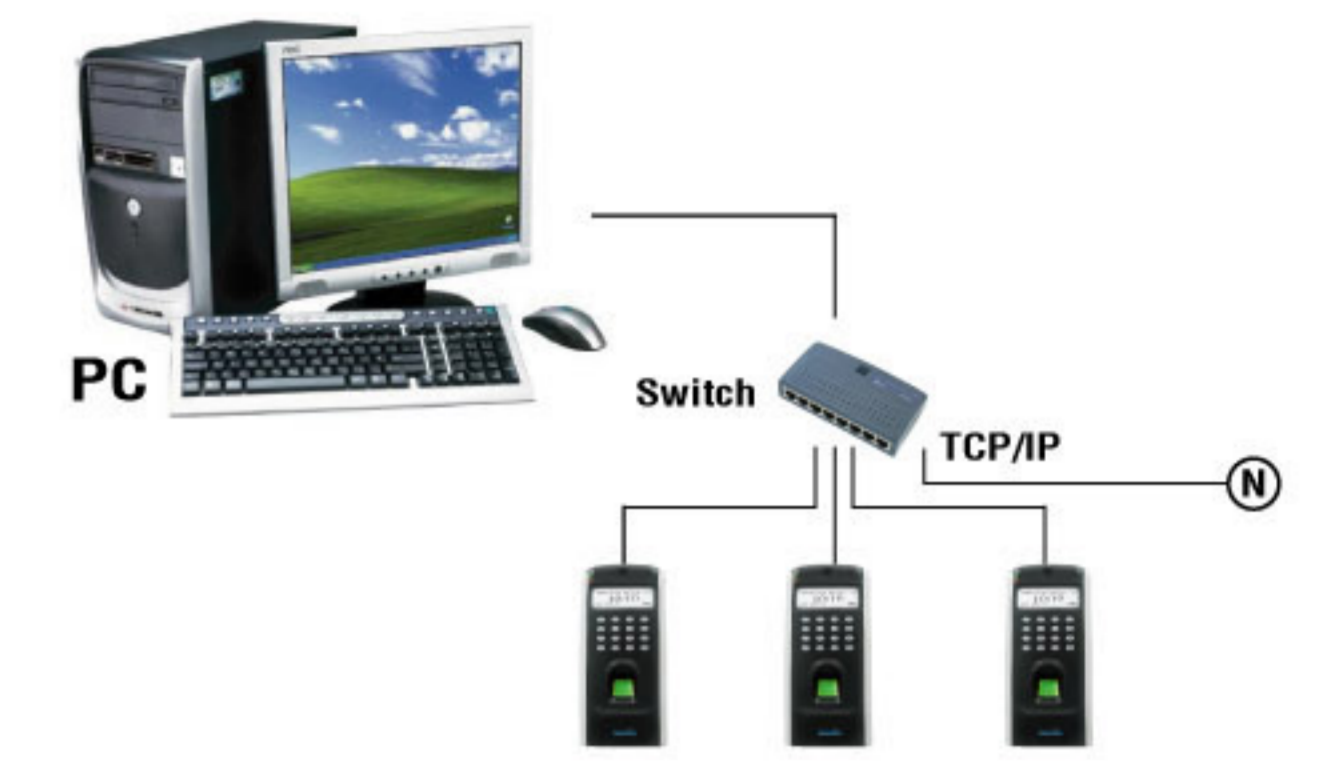

ราคาประหยัด เหมาะสมต่อการใช้งาน
ควบคุมประตูได้

Biometric access control F7

F7 is a widely used Access Control in the office. Choosing a lot of stable original parts, strictly follow the national security product standard. F7 is suitable for the entrances and exits of office, factory, hotel, school, etc. All input / output are using anti-jamming protection and over-voltage / circuit protection. The product experiences the strict degradation test before leaving factory. The greatest advantage of F7 is easy to install, with multifunctional & elegant design and reasonable price.

System Architecture

Connection ตัวอย่างระบบควบคุม

RS485 Network Communication

TCP/IP Network Communication

Biometric Access Control System

Specification

User capacity:	2,200
Transaction capacity:	30,000 / 100,000
Verification mode:	1: 1 or 1: N
Access Control:	50 Time Zone, 5 Grouping, 10 Combination, Holiday Management, support many fingerprints access, support standalone work
Electric lock control:	Directness relay out put 3A / 12VDC
Communicational:	TCP / IP or RS232 and RS485
Keyboard and Display:	LCD with 80 character and figure keypad
Power: 9-24 VDC, stay current:	50MA, work current: 400 MA
Identification speed:	<=2 seconds
FRR:	<=1%
FAR:	<=0.0001%
Temperature operating:	0 - 45
Humidity operating:	20%-80%
Language:	Thai, Chinese, English, other Languages
Size:	180(L)*82(W)*55(H)mm
Management software:	Transaction fingerprint management and Access control attendance options, and network management